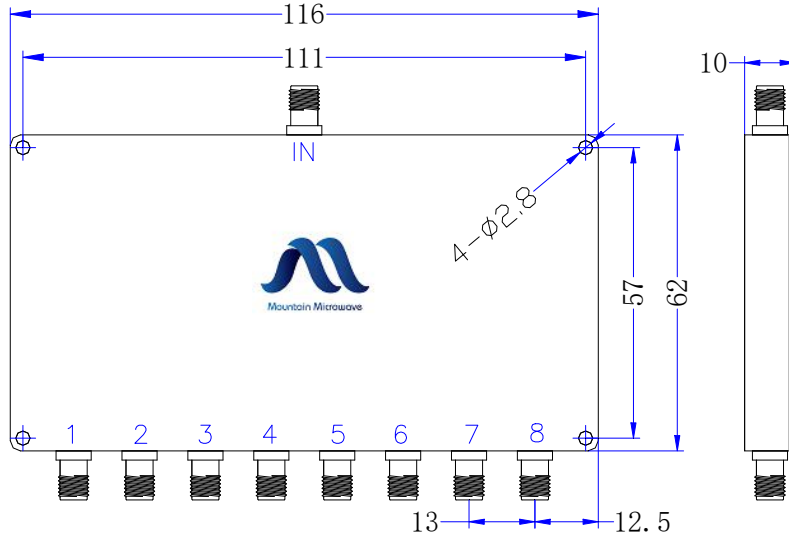

Broadband Power Divider

MM-BPD-008025-08

0.8-2.5GHz, 8-Way

Outline Drawing:

Environmental Conditions:

Parameter	Standard	Description
		°C °C
		°C °C
		°C